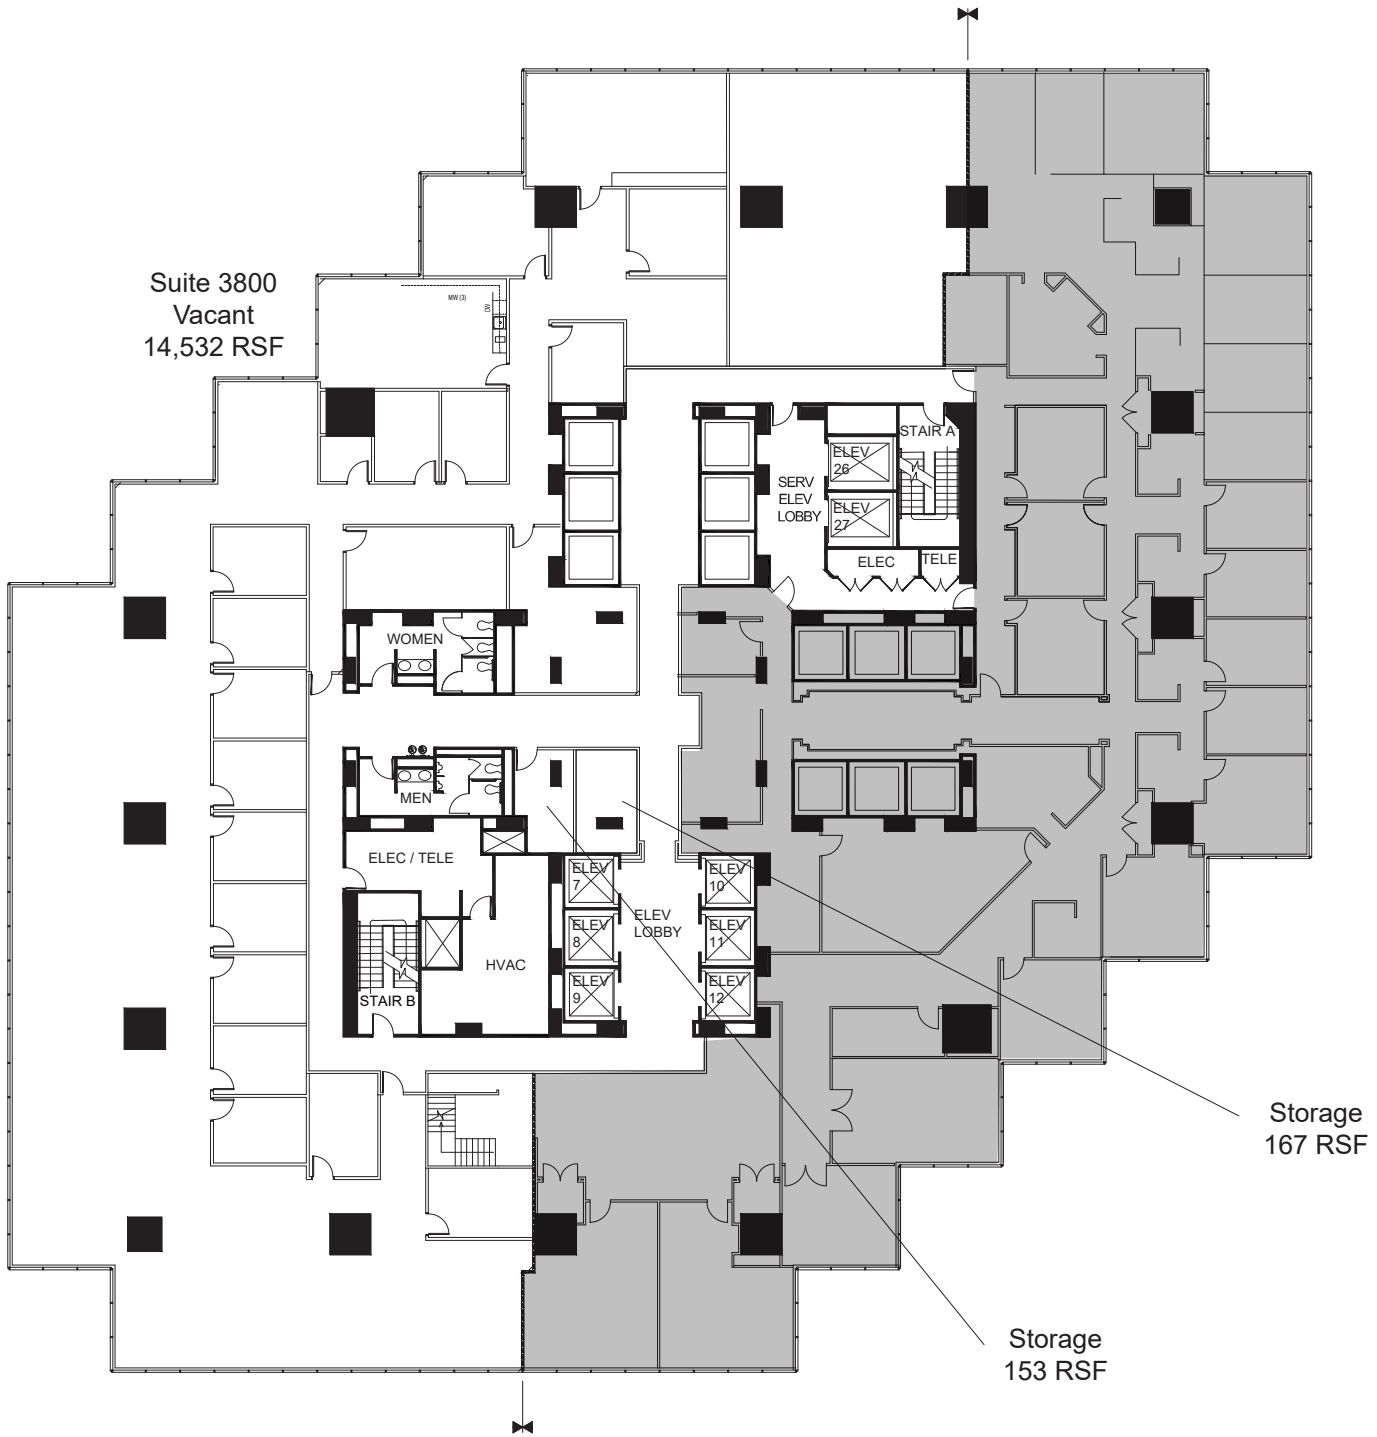

Suite 3800
Vacant
14,532 RSF

38th Floor 27,684 rsf

For Leasing Information, please contact:

Joel Pustmueller
joel.pustmueller@am.jll.com

Russ Johnson
russ.johnson@am.jll.com

214 438 6100 | www.baplaza.com