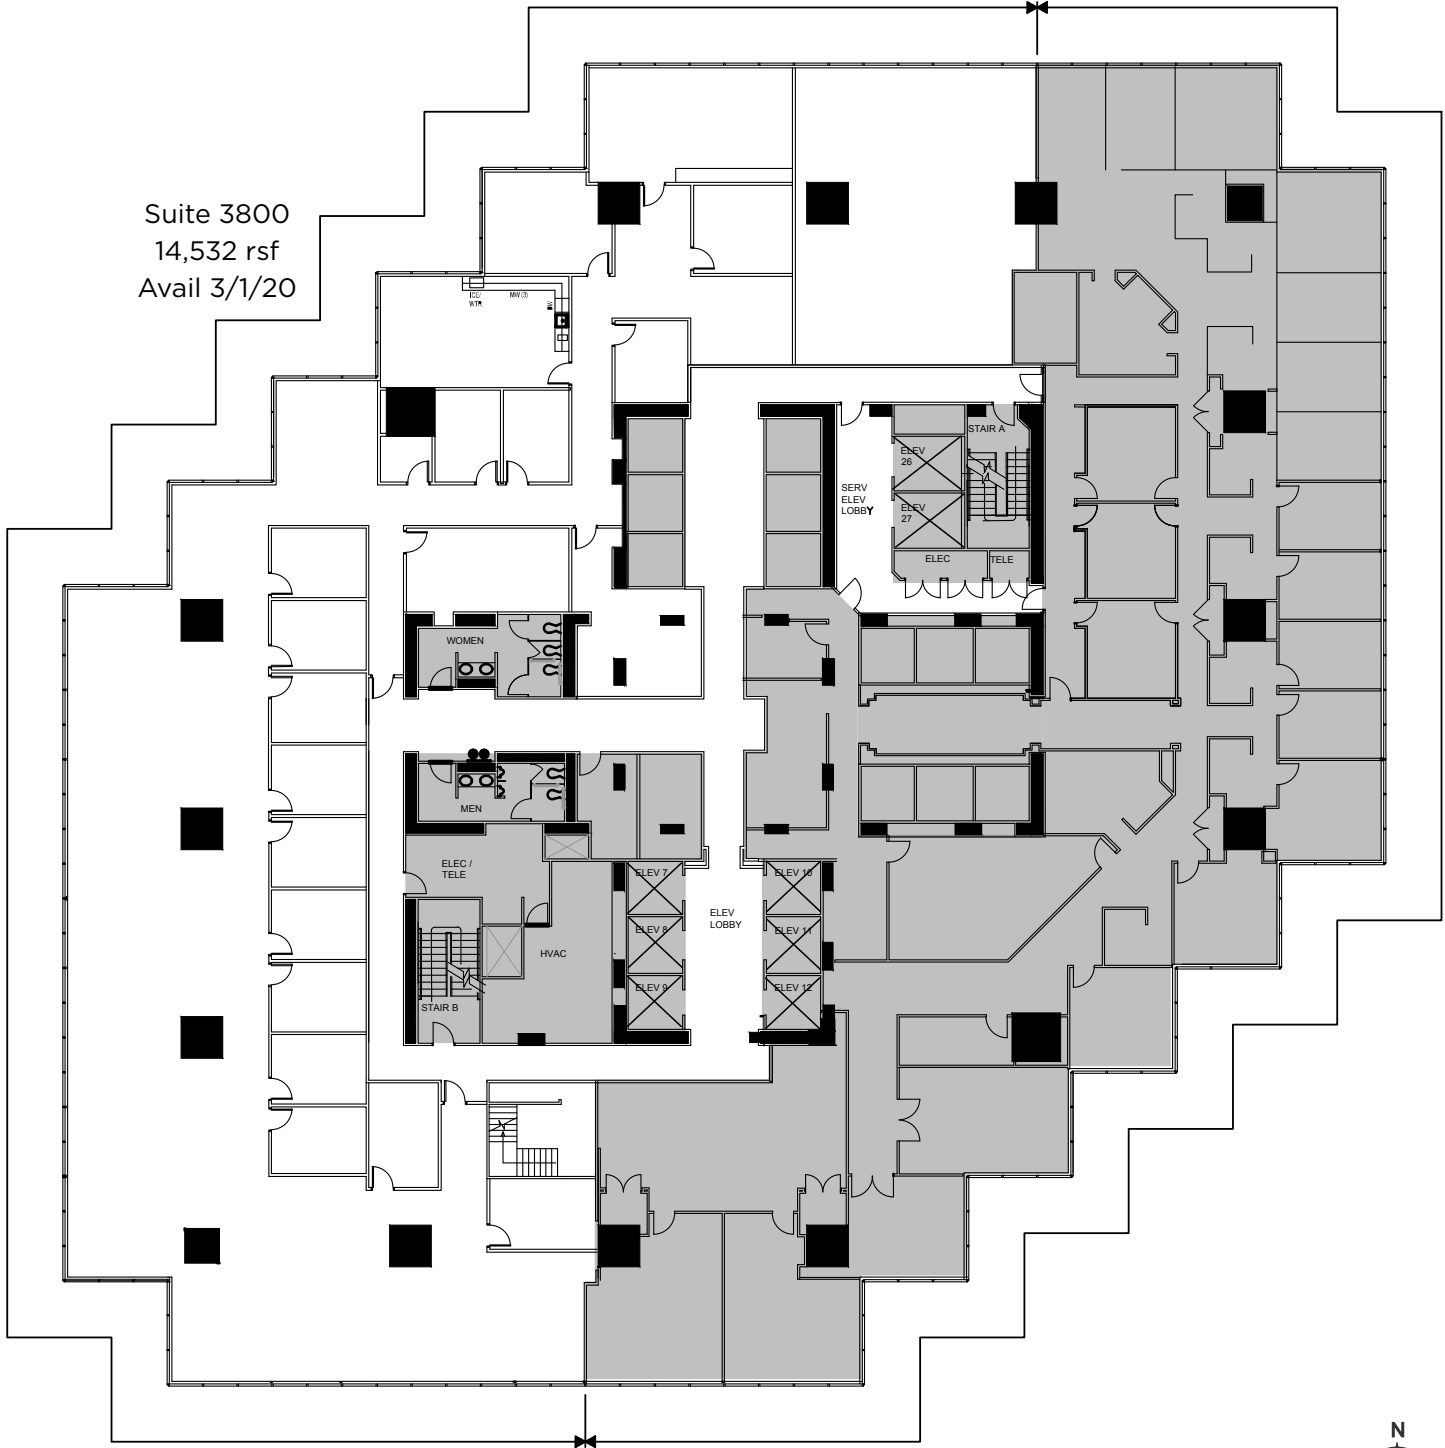

Suite 3800  
14,532 rsf  
Avail 3/1/20

38th Floor 27,684 rsf

For Leasing Information, please contact:

Joel Pustmueller  
jpustmueller@pelotoncre.com  
214.220.0600 | www.baplaza.com

Russ Johnson  
rjohnson@pelotoncre.com