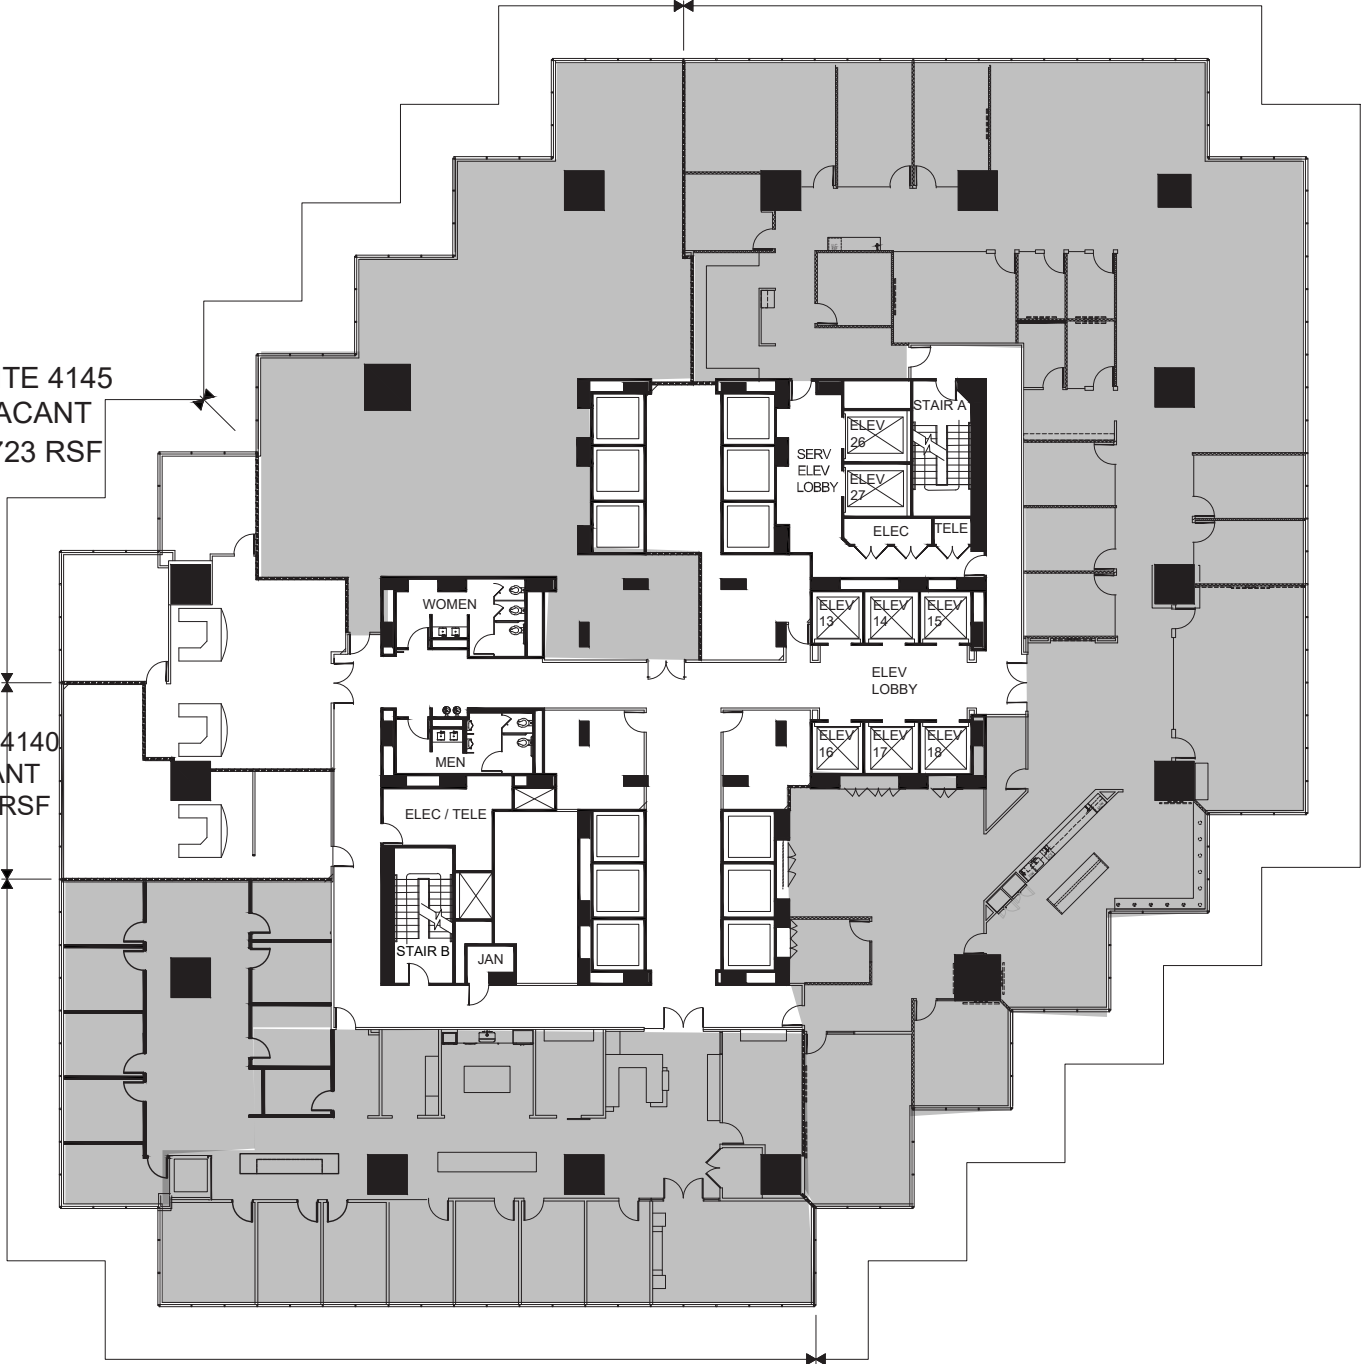

SUITE 4145  
VACANT  
1,723 RSF

SUITE 4140  
VACANT  
1,123 RSF

41st Floor 27,717 rsf

For Leasing Information, please contact:

Joel Pustmueller  
joel.pustmueller@am.jll.com

Russ Johnson  
russ.johnson@am.jll.com