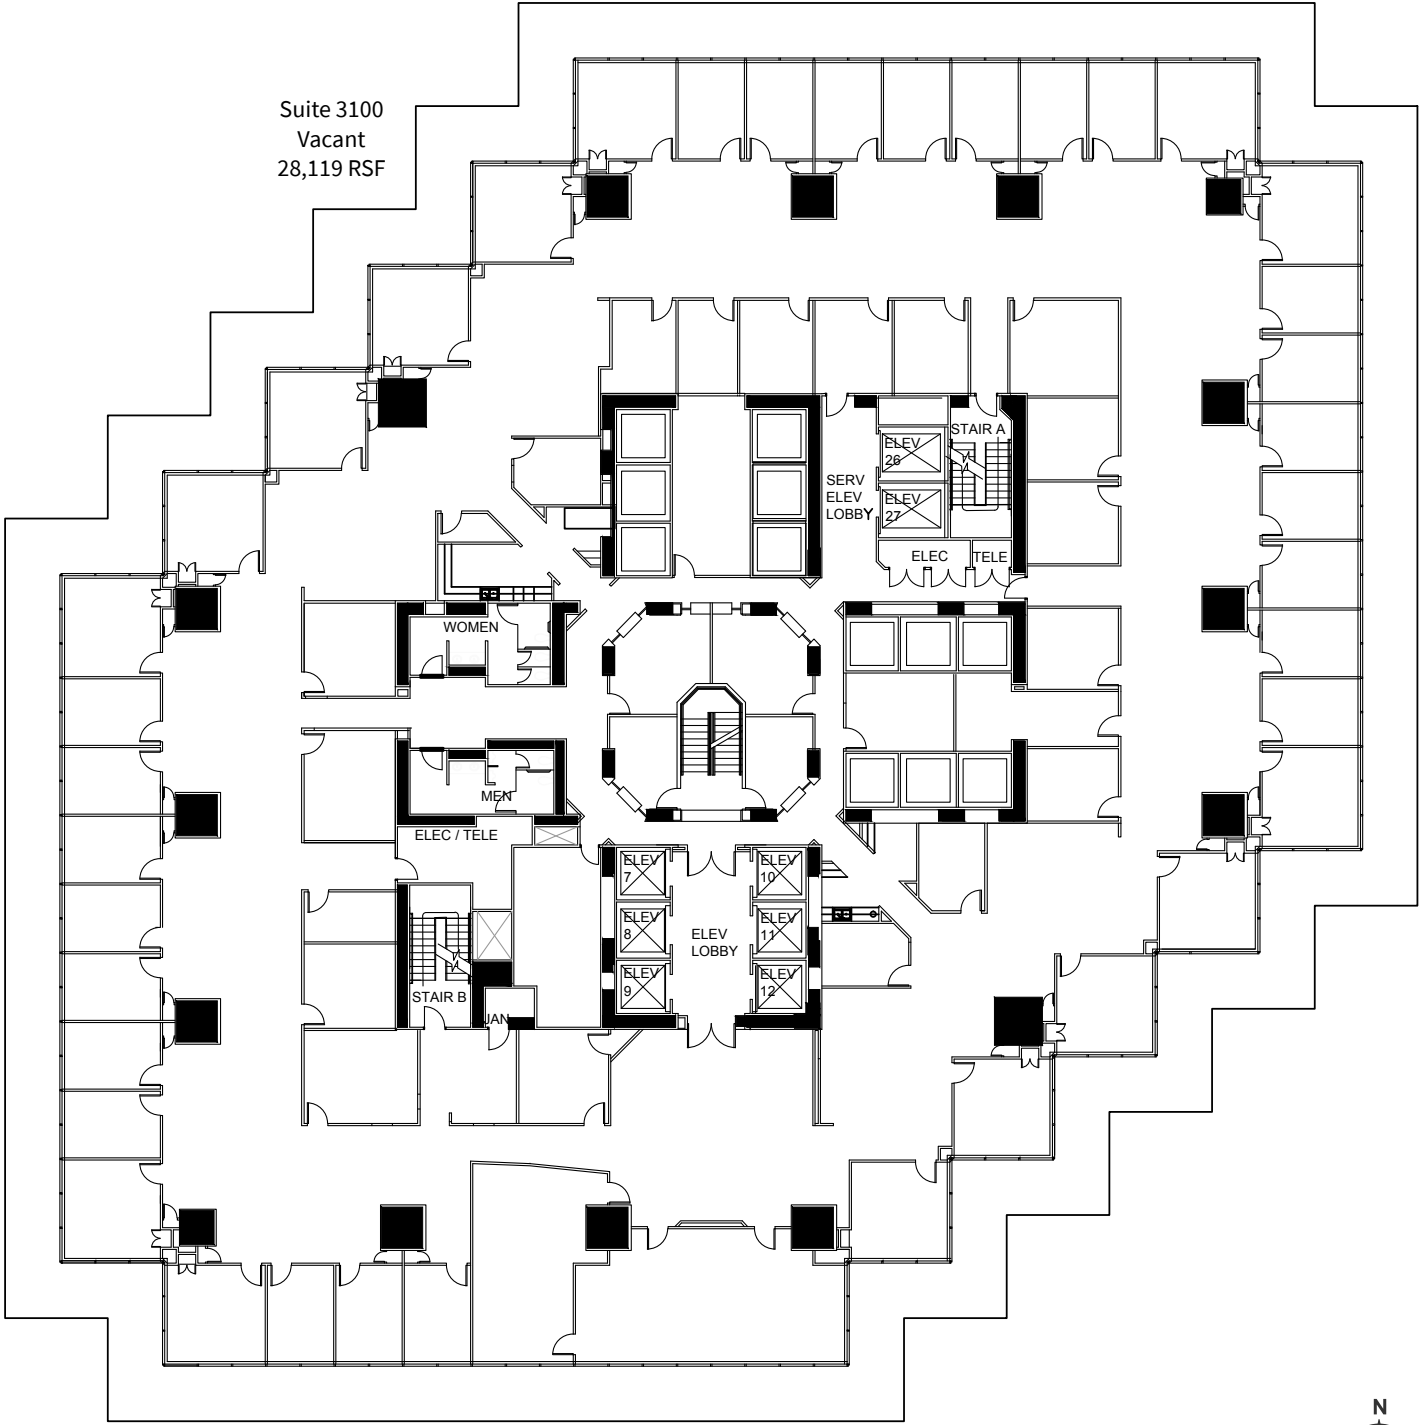

Suite 3100
Vacant
28,119 RSF

31st Floor 28,119 rsf

For Leasing Information, please contact:

Joel Pustmueller
joel.pustmueller@am.jll.com

Russ Johnson
russ.johnson@am.jll.com

214 438 6100 | www.baplaza.com