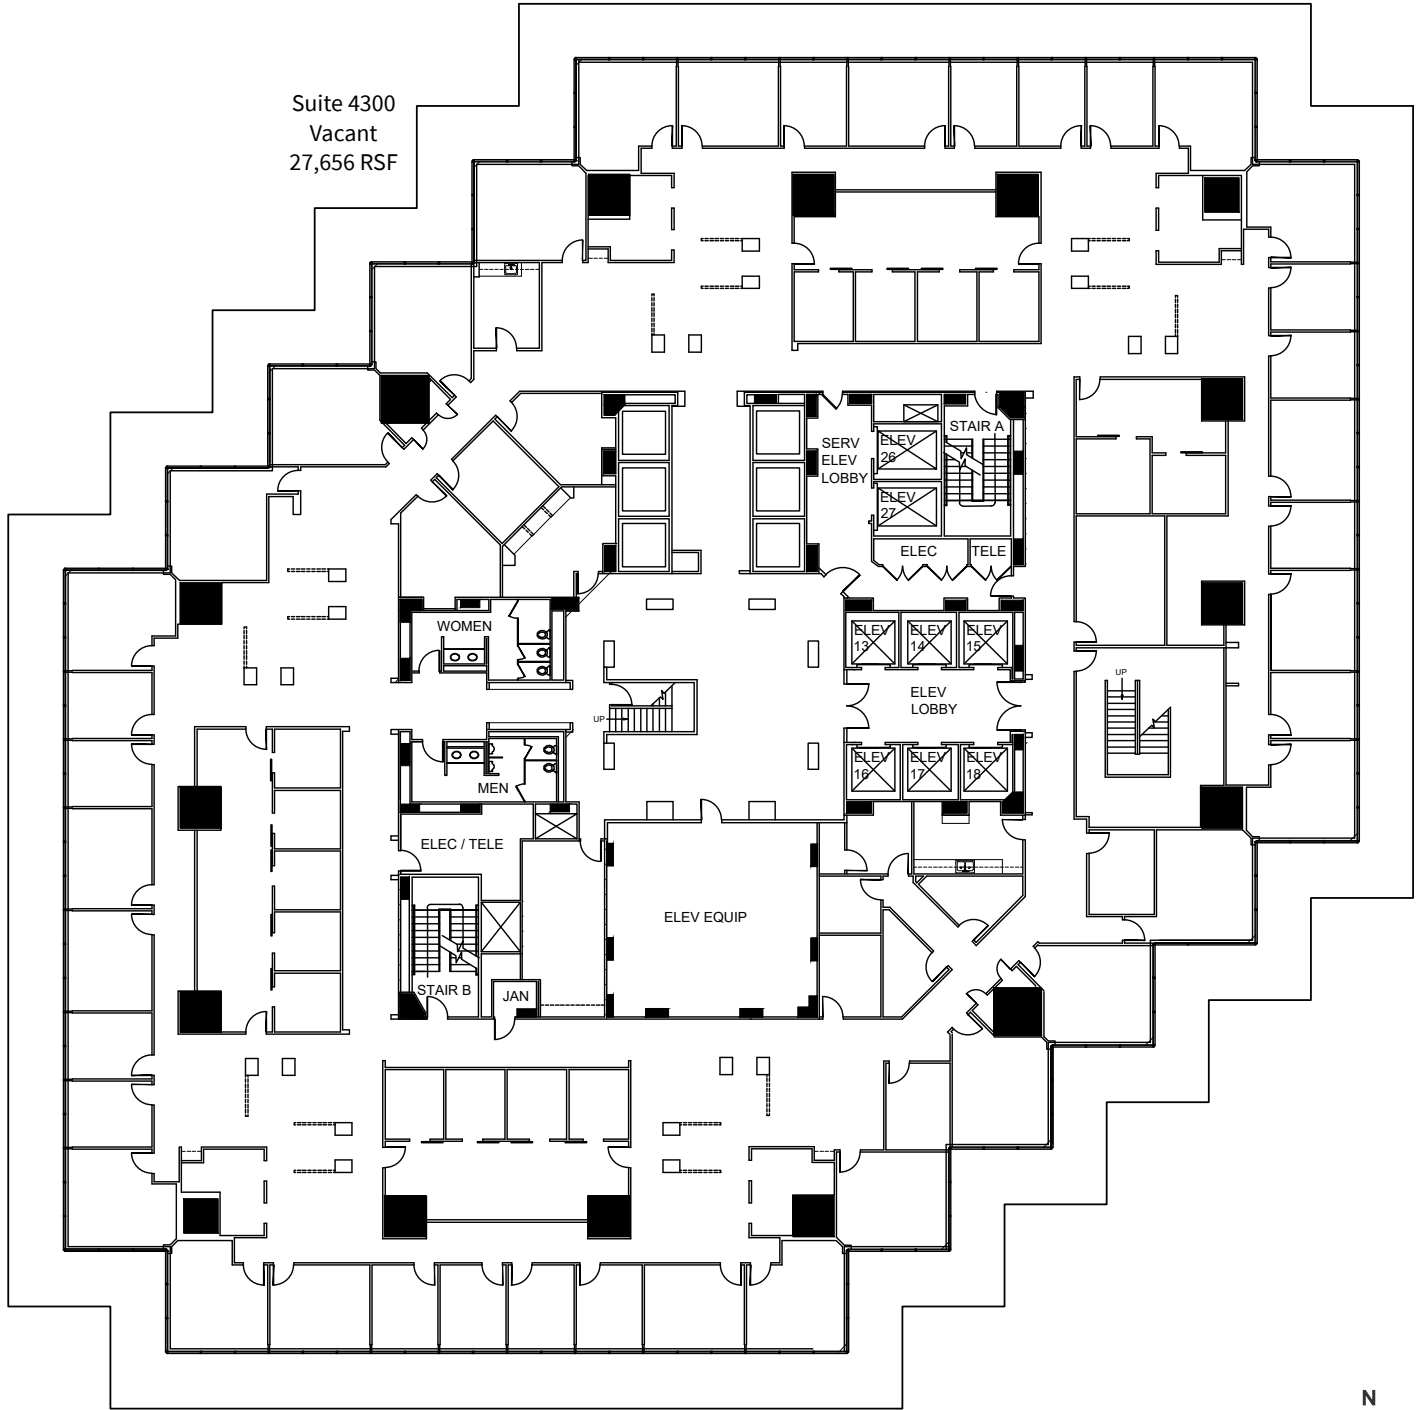

Suite 4300
Vacant
27,656 RSF

43rd Floor 27,656 rsf

For Leasing Information, please contact:

Joel Pustmueller
joel.pustmueller@am.jll.com

Russ Johnson
russ.johnson@am.jll.com

214 438 6100 | www.baplaza.com