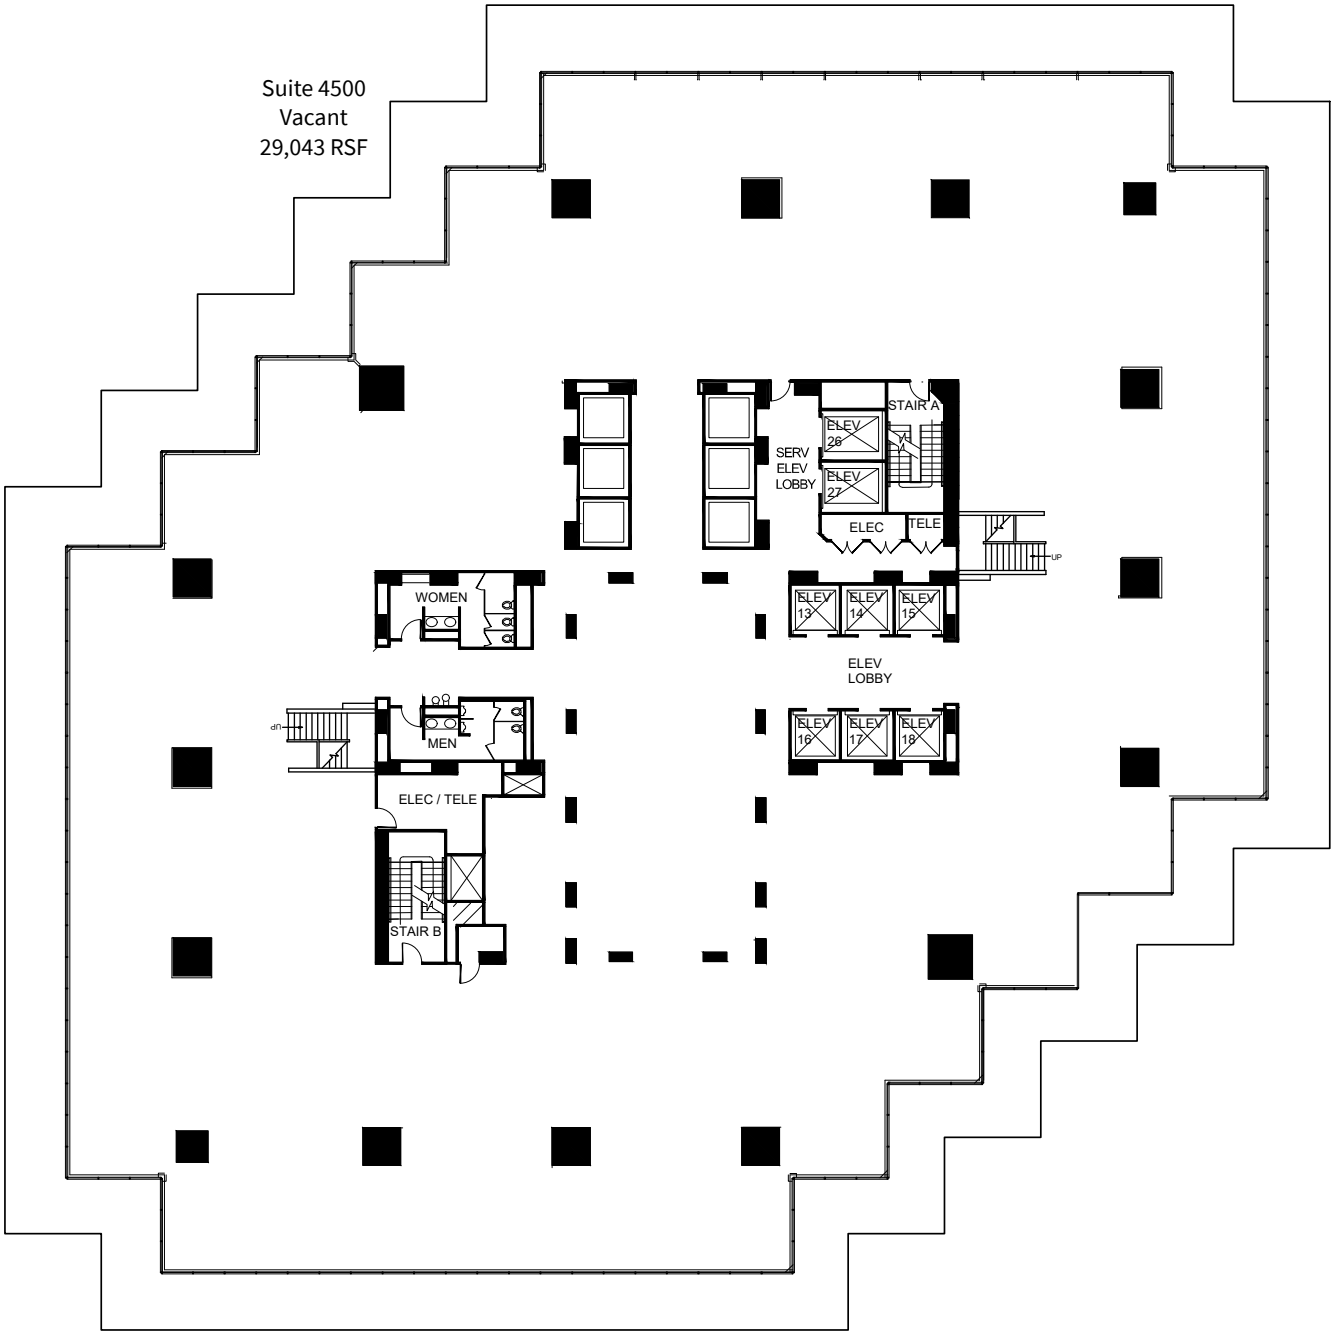

Suite 4500
Vacant
29,043 RSF

45th Floor 29,043 rsf

For Leasing Information, please contact:

Joel Pustmueller
joel.pustmueller@am.jll.com

Russ Johnson
russ.johnson@am.jll.com

214 438 6100 | www.baplaza.com