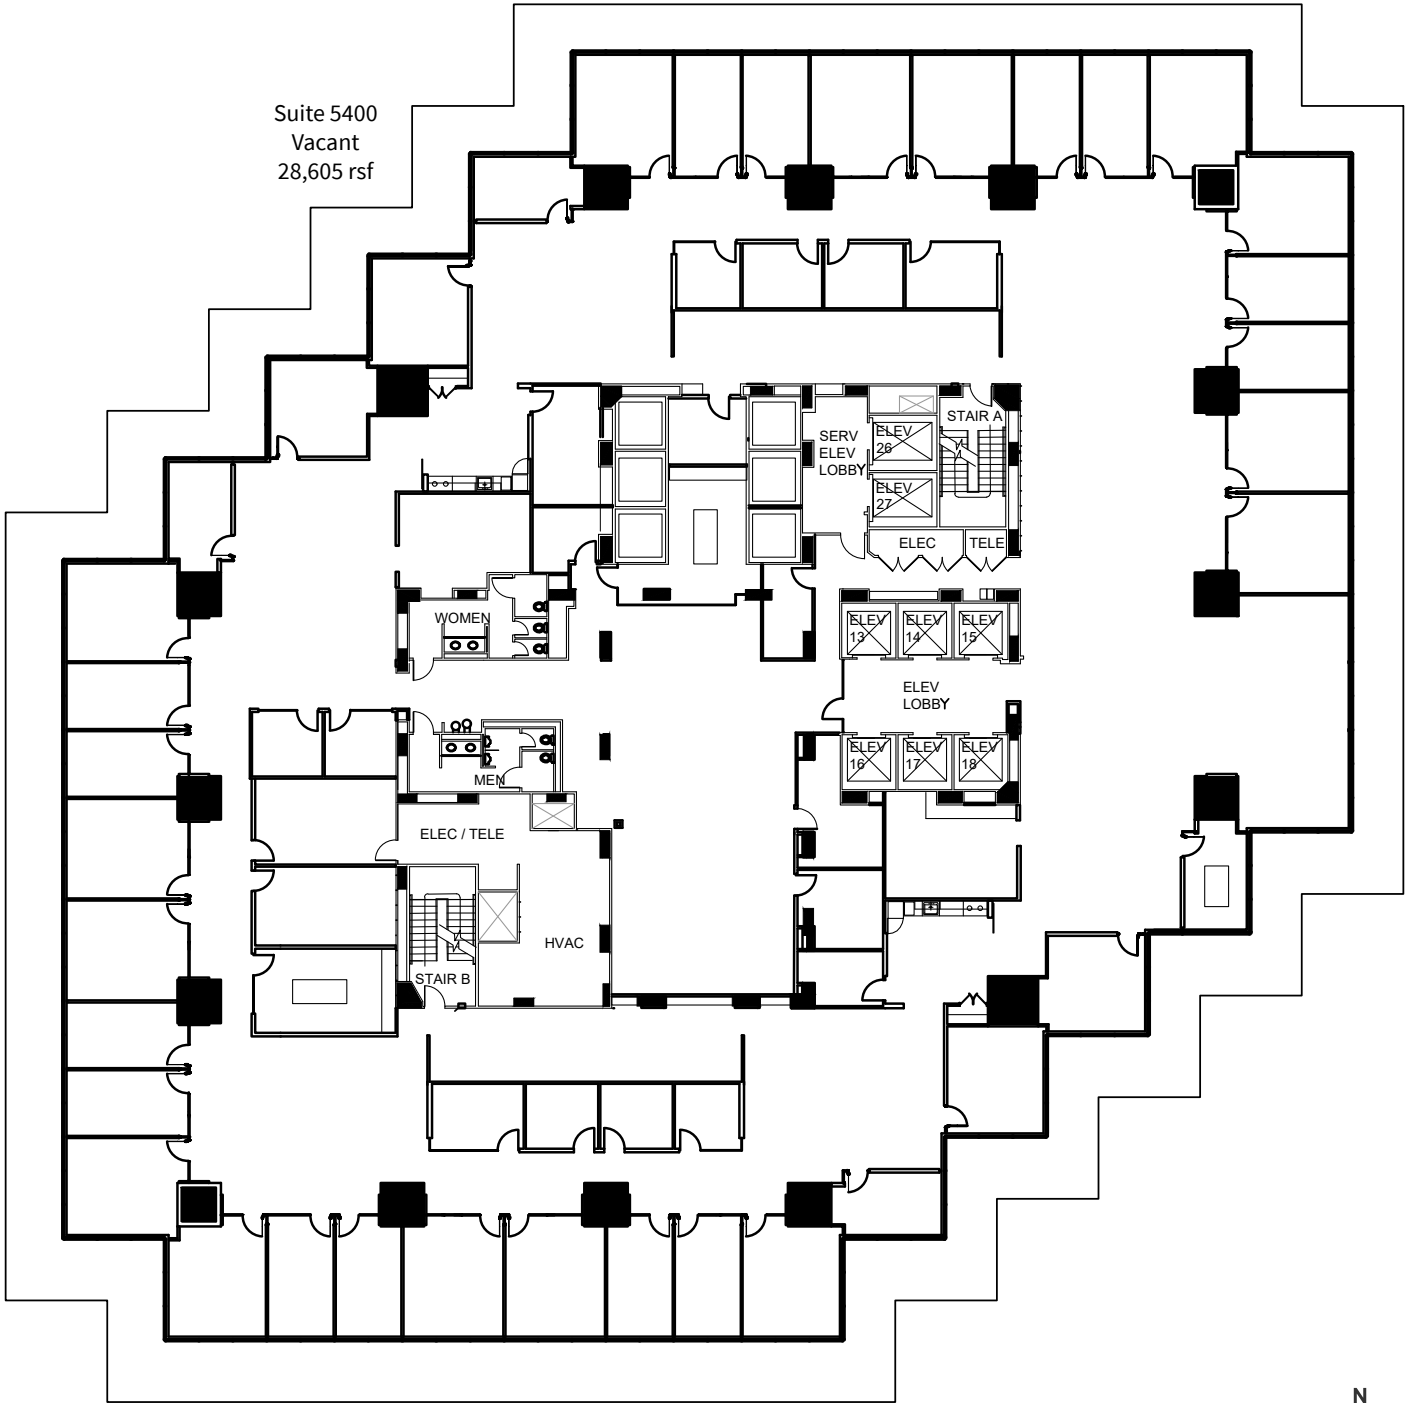

Suite 5400
Vacant
28,605 rsf

54th Floor 28,605 rsf

For Leasing Information, please contact:

Joel Pustmueller
joel.pustmueller@am.jll.com
214 438 6100 | www.baplaza.com

Russ Johnson
russ.johnson@am.jll.com