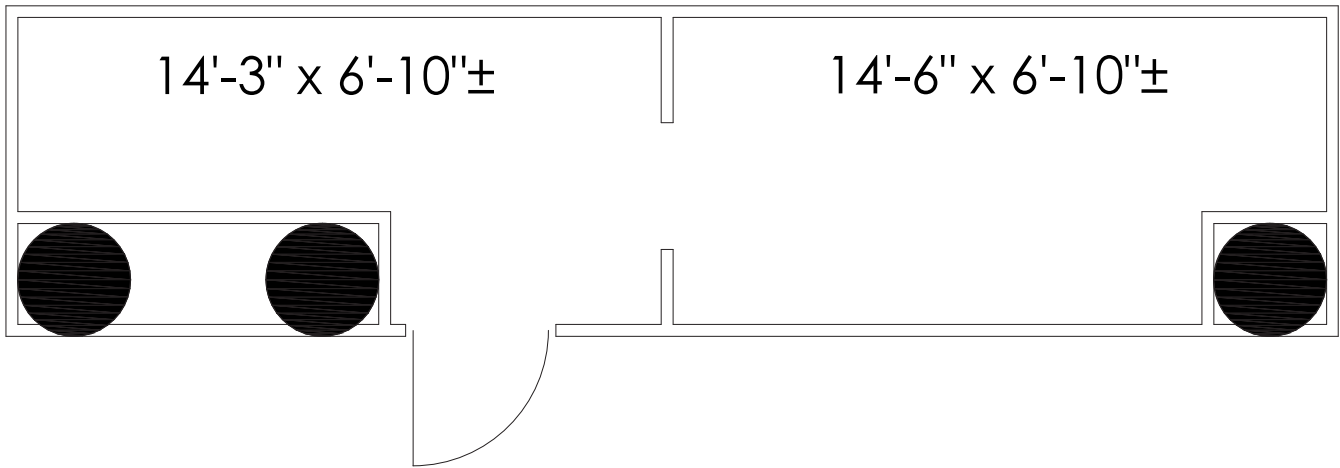

BANK OF AMERICA  
PLAZA

[THE DALLAS ICON | RE-DEFINED]

SMART. POWERFUL. ICONIC.

**Suite C111** 198 rsf

For Leasing Information, please contact:

Mike Smith  
msmith@nairlretail.com

Dan Avnery  
davnery@nairlretail.com