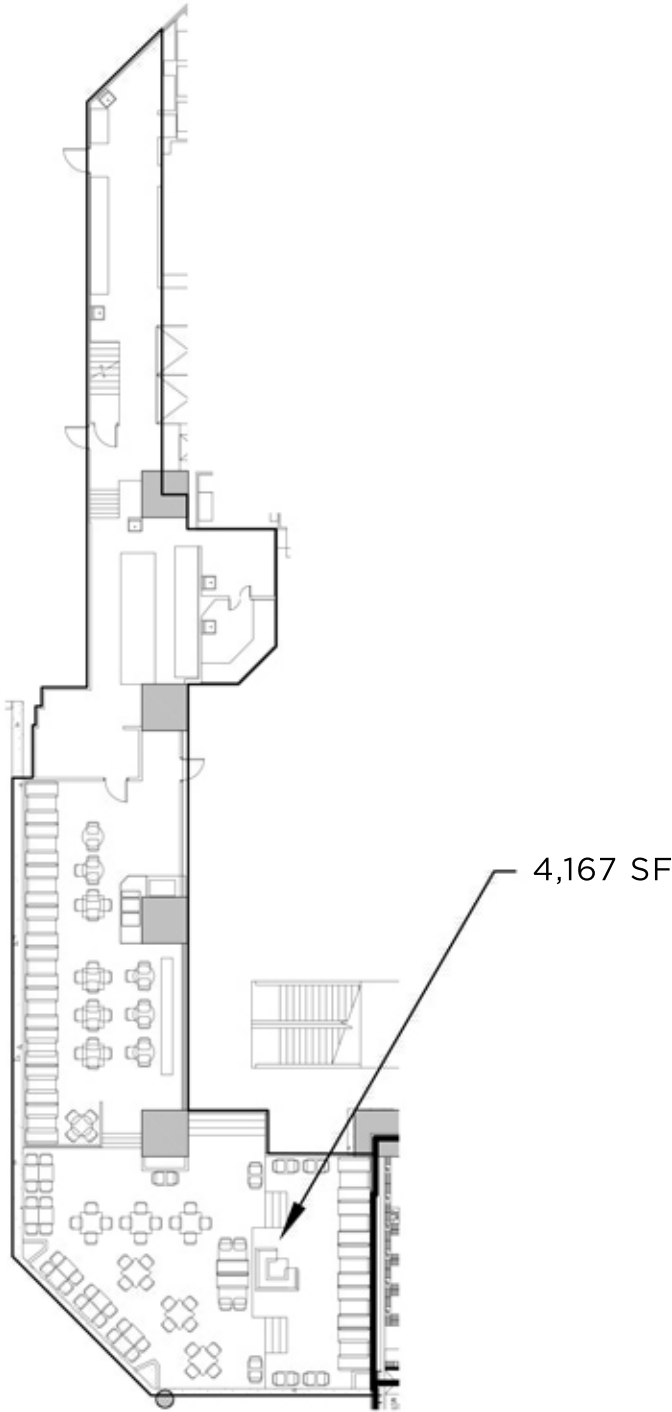

BANK OF AMERICA
PLAZA

(THE DALLAS ICON | RE-DEFINED)

SMART. POWERFUL. ICONIC.

Concourse Level

Suite C119/C119A 5,145 rsf

Sub-Concourse Level

For Leasing Information, please contact:

Mike Smith
msmith@nairlretail.com