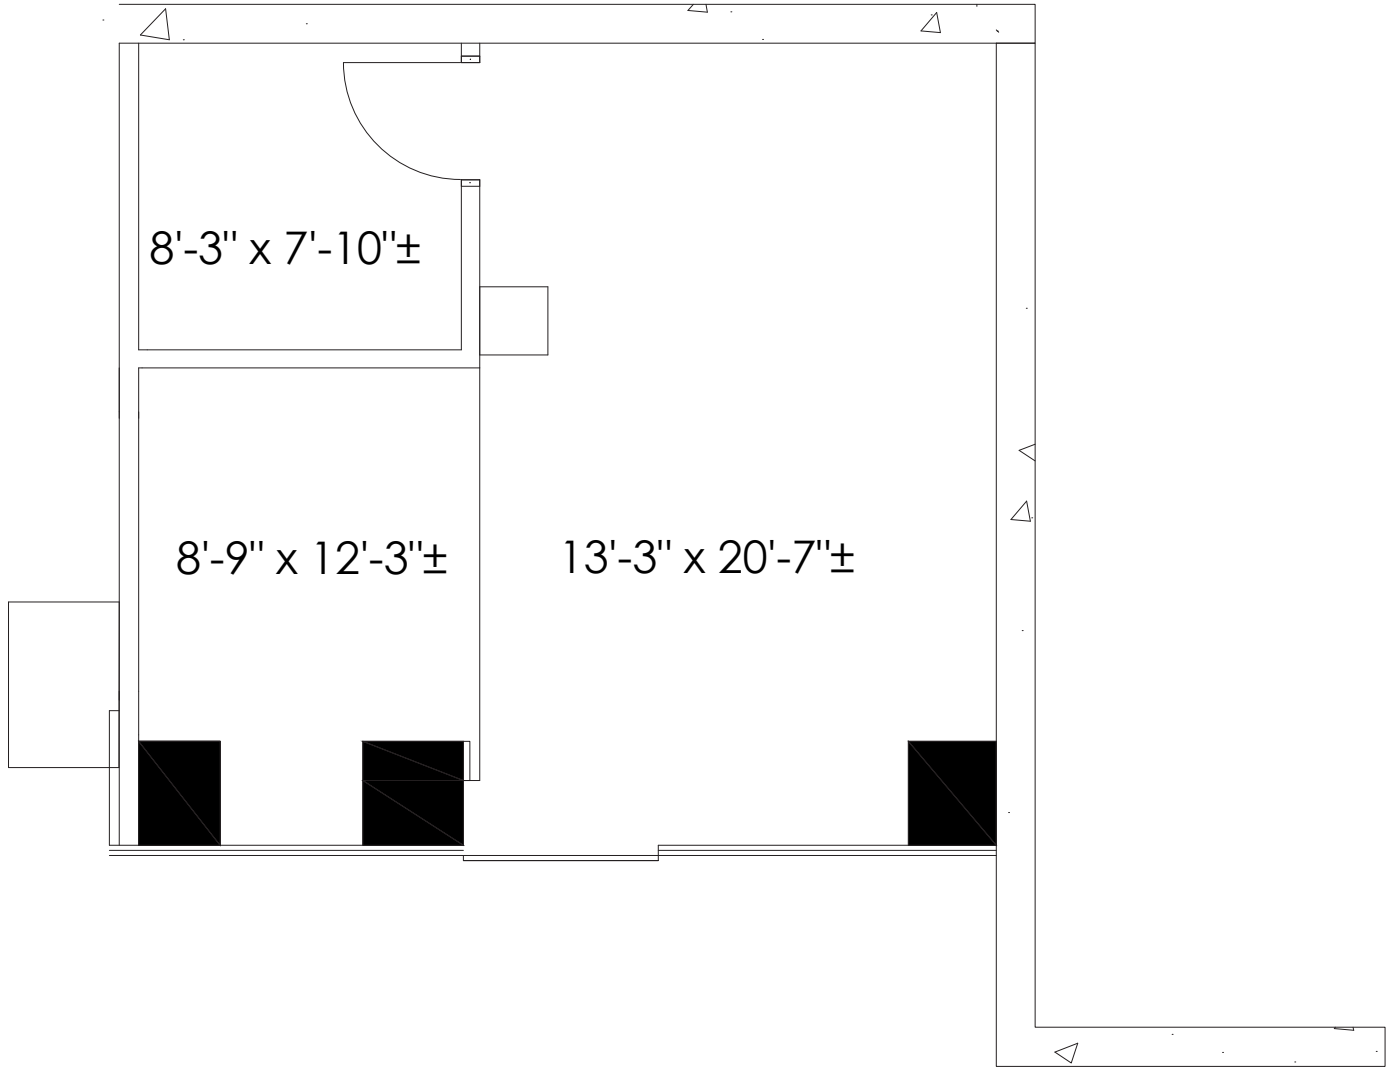

BANK OF AMERICA  
PLAZA

[THE DALLAS ICON | RE-DEFINED]

SMART. POWERFUL. ICONIC.

**Suite C129** 460 rsf

For Leasing Information, please contact:

Mike Smith  
msmith@nairlretail.com

Dan Avnery  
davnery@nairlretail.com